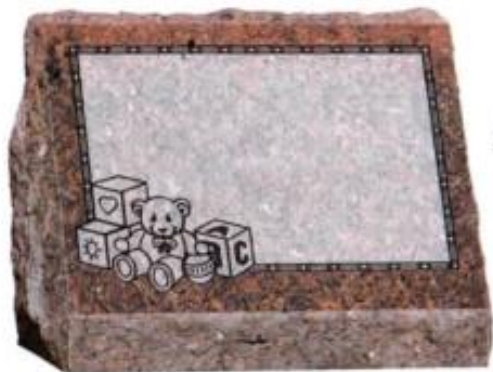

# Specialty Shapes and Designs

**AMERICAN BOUQUET**

1-8 x 0-10 x 1-4

Polish 1 Slant

**GRAY CLOUD**

2-0 x 0-6 x 2-0 All Polish

3-0 x 1-0 x 0-6 Polish Margin

**MIDNIGHT BLACK**