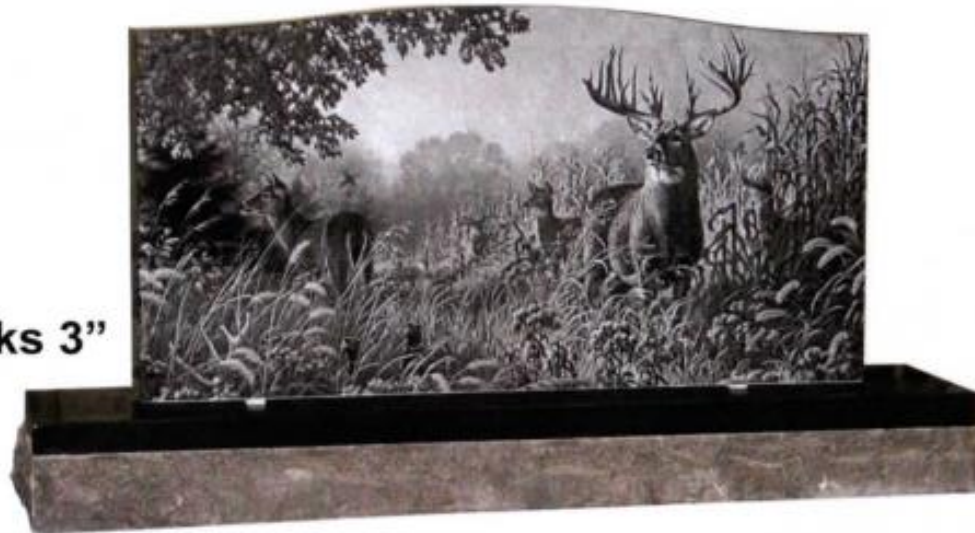

“Dream Bucks 3”

Midnight Black with Choice of Laser Etching
3-6 x 0-6 x 1-10 All Polish   4-6 x 1-0 x 0-6 Polish Margin