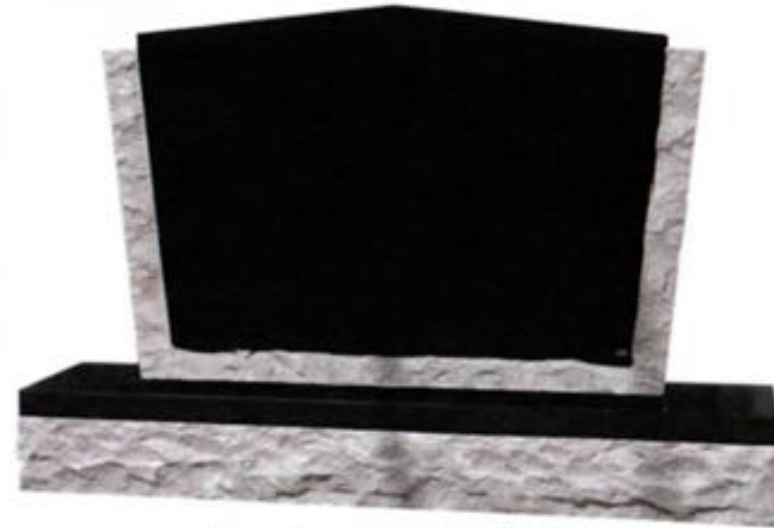

4-0 x 0-8 x 2-6 All Polish
5-0 x 1-2 x 0-8 Polish Margin