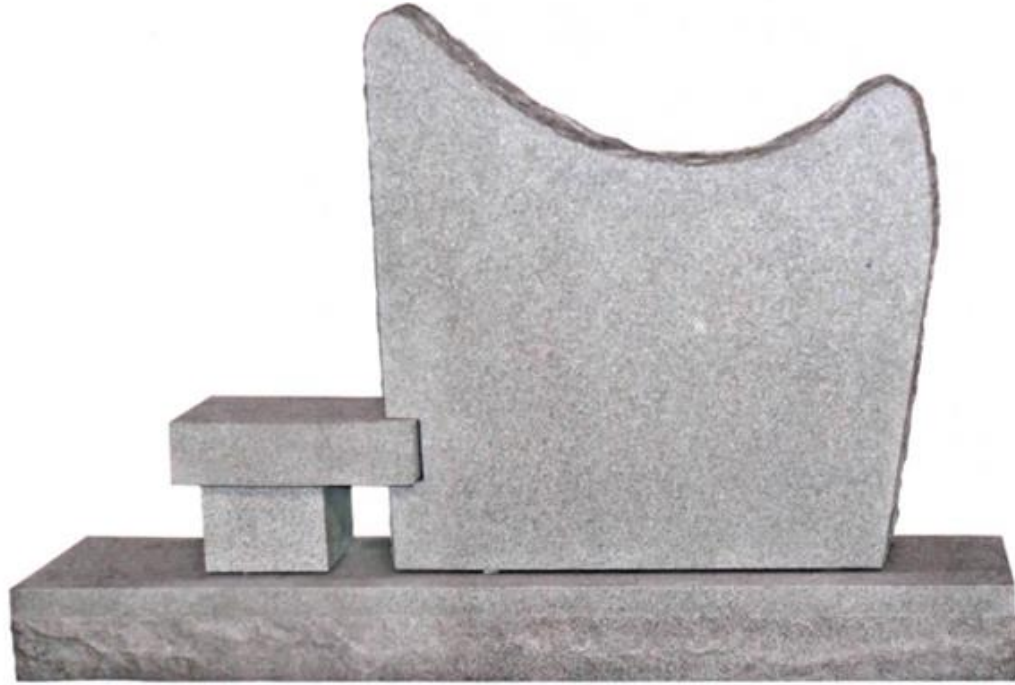

Specialty Shapes and Designs

ROYAL GRAY

3-0 x 0-6 x 3-0 Steeled 2

5-6 x 1-0 x 0-6 Steeled Margin