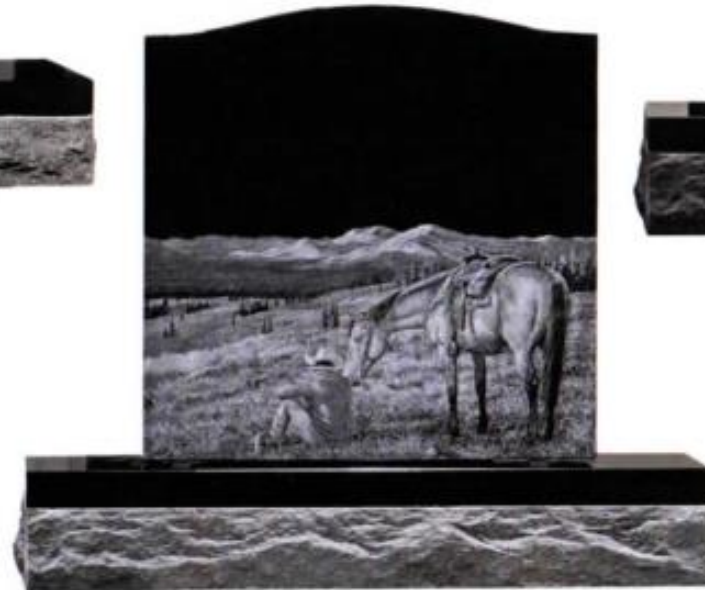

# *Laser Etching Specials*

**“Waterfowl Scene”**

**“Coffee Break”**

**“Meadow Mist”**

**Midnight Black with Choice of Laser Etching**

2-0 x 0-6 x 2-0 All Polish    3-0 x 1-0 x 0-6 Polish Margin