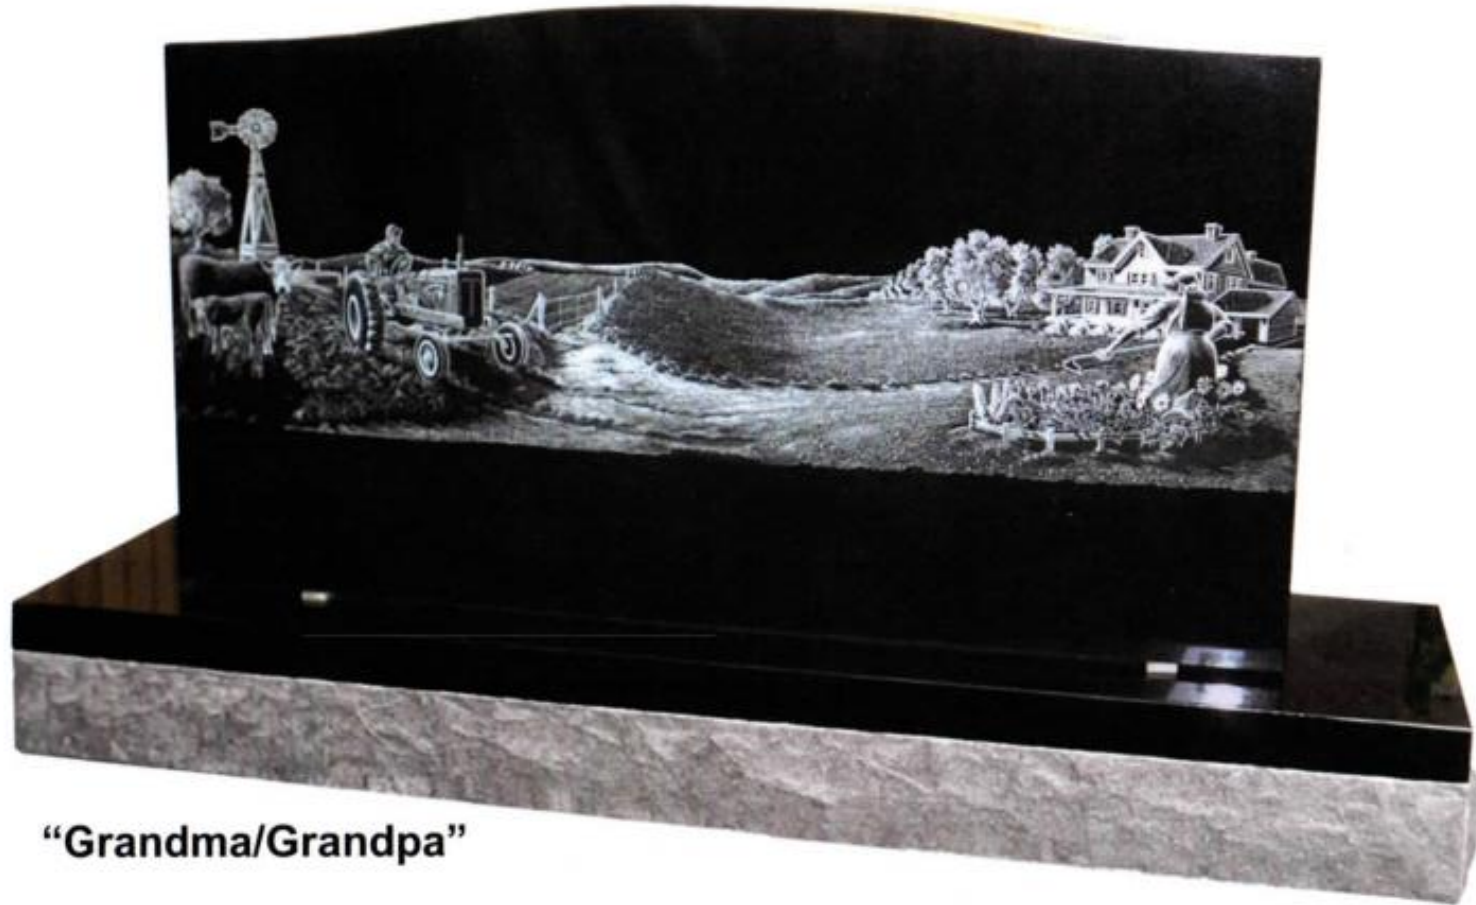

# Hand Etching Specials

**“Grandma/Grandpa”**

**Midnight Black with Choice of Standard Hand Etching**  
3-6 x 0-6 x 1-10 All Polish    4-6 x 1-0 x 0-6 Polish Margin