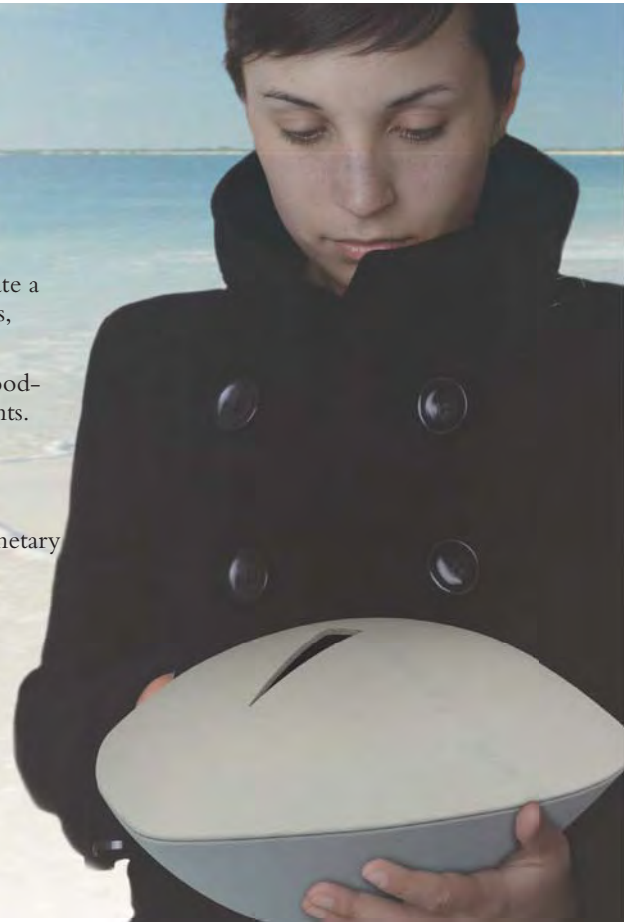

Memento™ Urn

The Memento Urn for biodegradable water burial allows families to create a unique, meaningful and participatory ceremony by placing personal notes, written by family and friends, into the urn prior to placing it at sea.

This urn is crafted by hand on antique molds from non-toxic, recycled food-grade paper and is hand painted using environmentally-friendly milk paints. The Memento Urn is designed to float briefly before sinking and will biodegrade naturally over time.

The Memento Urn is packaged in an eco-friendly box for discreet and convenient transportation, and this box can be recycled once used. A monetary donation is made in memory of the deceased to an ocean conservation organization dedicated to protecting our oceans for generations to come.

Twenty handmade paper Note Cards are included with each urn.

Each urn measures: 15" x 10" x 5.5" - 275 Cubic Inches

Hand crafted in the USA