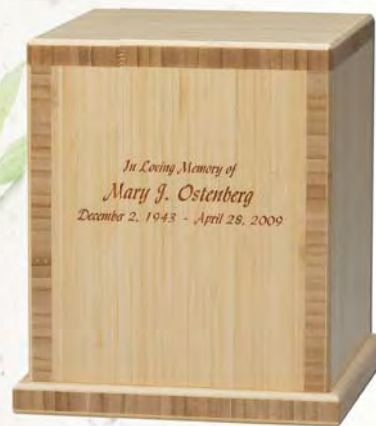

7.5" x 7.5" x 8.625"

210 Cubic Inches

- Front or top of urn can be personalized with three lines of text and select Clip Art images
- Five font choices available

Natural Bamboo Urn