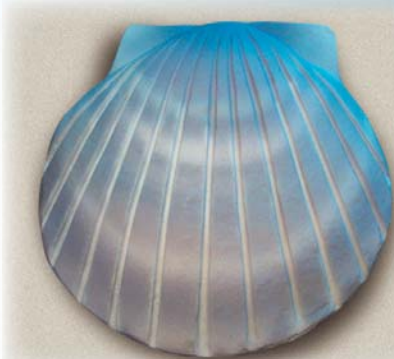

Shell™ Urn - Aqua
16" x 16" x 6"
400 Cubic Inches