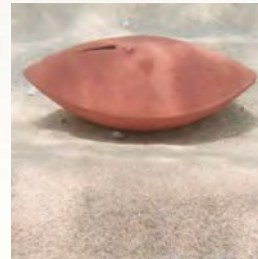

1

Notes placed into urn

3

Urn floats briefly

5

Urn biodegrades

*Oceane, Sand*  
8.86" x 6.89" Diameter  
200 Cubic Inches

*Regent Mahogany*  
12.5" x 7.5" x 7"  
260 Cubic Inches