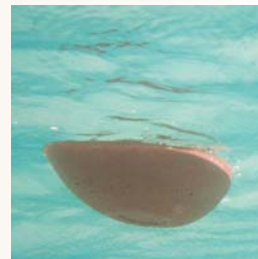

3

Urn floats briefly